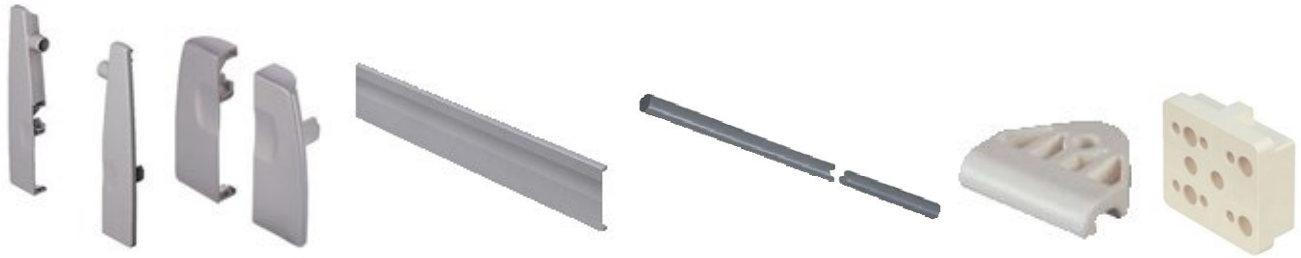

# Internal Drawer Information Page

## Standard Soft Close Internal Drawer

### Components Left to Right

- Front Panel Holders (For Pan)
- Front Panel Holders (For Standard)
- Front Panel
- Front Rail(For Pan)
- Stabilizer
- Bracket (For Units with Hinges)

### Front Panel Comes Assembled